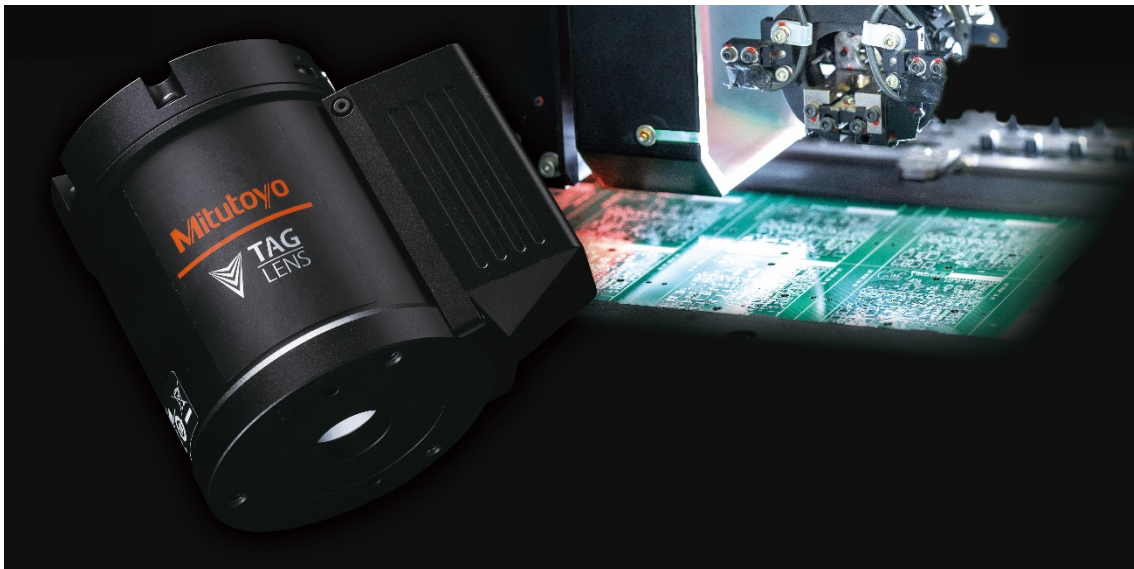

VDMA Technology Forum
17. - 19. September 2019

Real-Time Inline Inspection using Mitutoyo's TAG-Lens

Jürgen Bergmann

The unique principle of Mitutoyo's TAG-Lens allows an inline inspection at production lines even with short cycle times and parts of complex 3D shapes or varying heights.

The presentation explains the working principle of the TAG Lens and its benefits for line inspection.

Mitutoyo Europe GmbH
Borsigstraße 8 - 10
41469 Neuss, Germany

www.mitutoyo.eu/en_us/